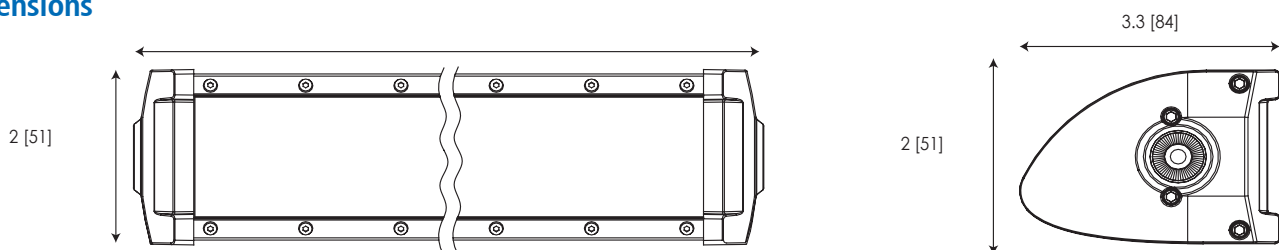

Dimensions

+44 (0)113 237 5340 | sales@eccogroup.com

www.eccoesg.com

Part of ECCO SAFETY GROUP™